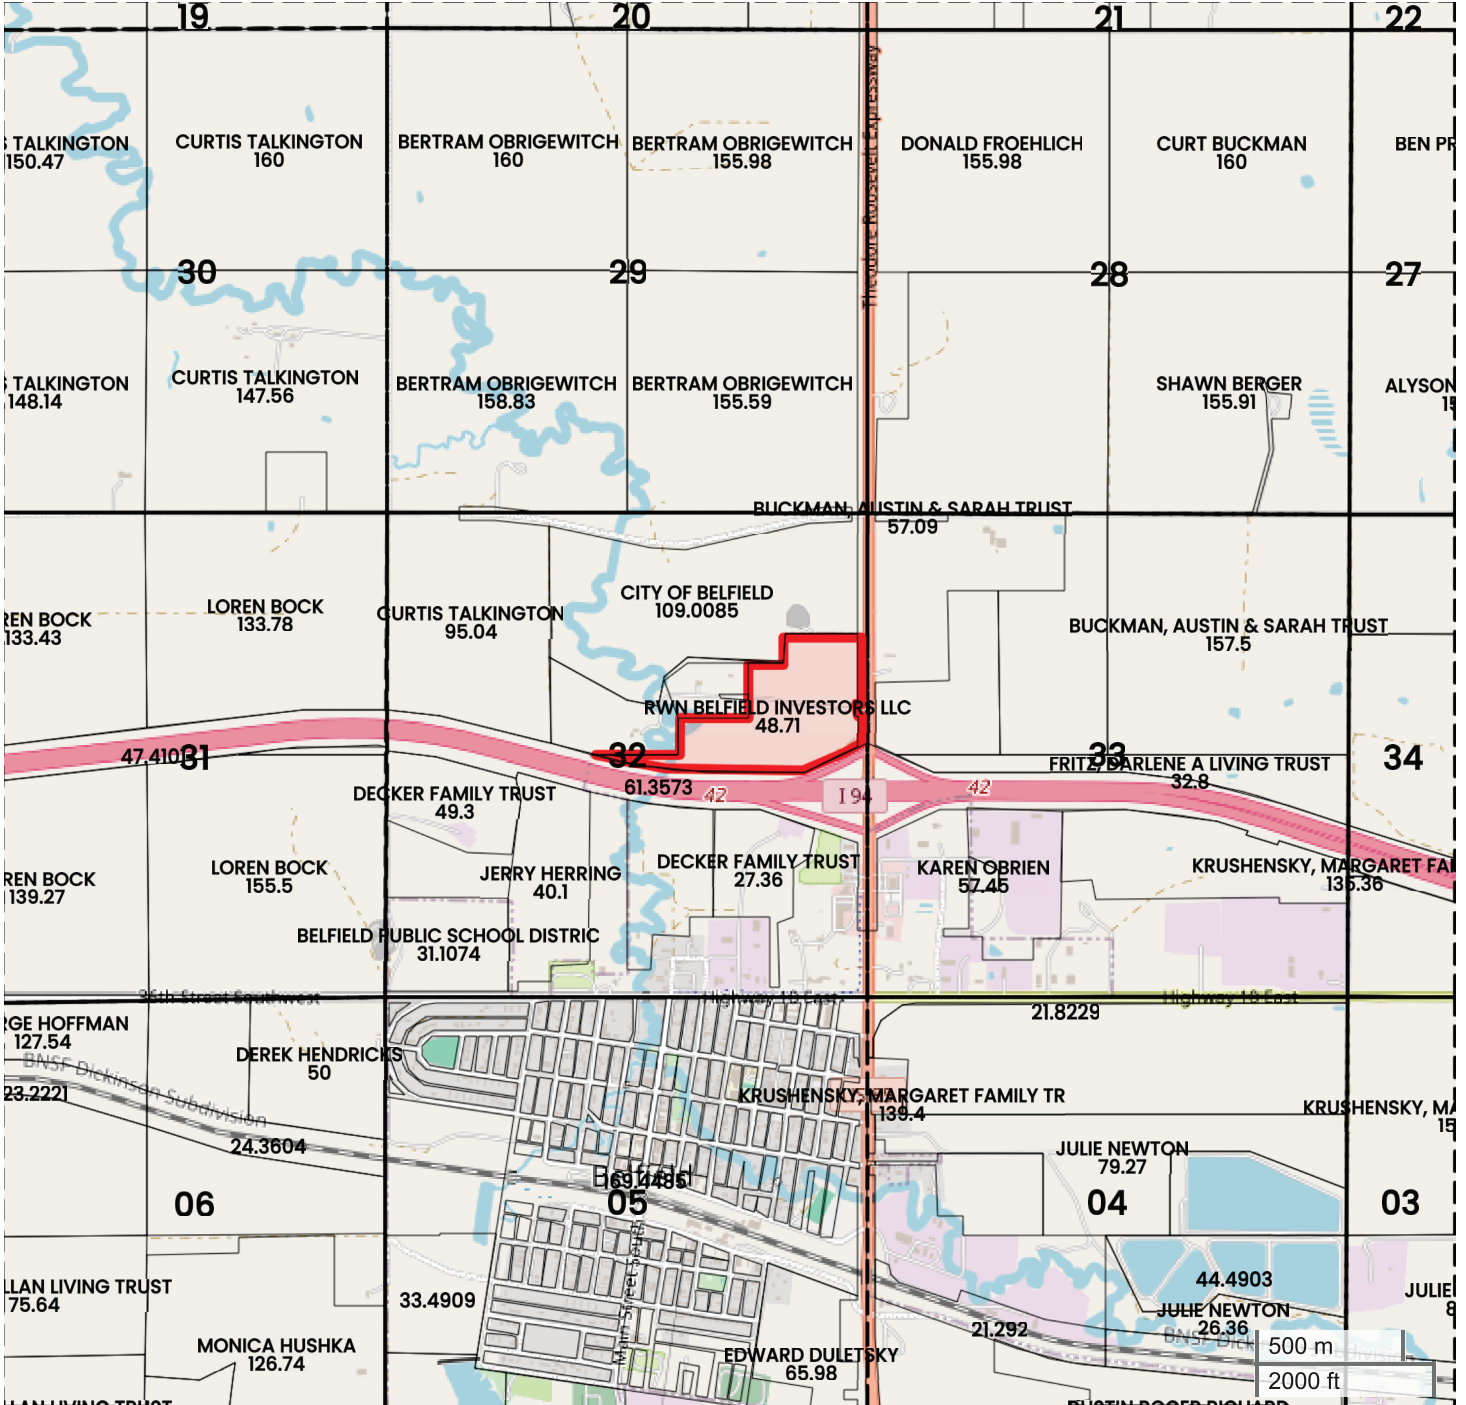

48.71
PLAT MAP

Center: 46.899436, -103.195782

32-140N-99W

Belfield city Township

Stark County, ND

FarmWorth, LLC makes no warranties, express or implied, regarding the accuracy of any information provided through FarmWorth.com. User is solely responsible for independently verifying all information prior to use and waives any claims against FarmWorth, LLC arising from inaccuracies in such information.